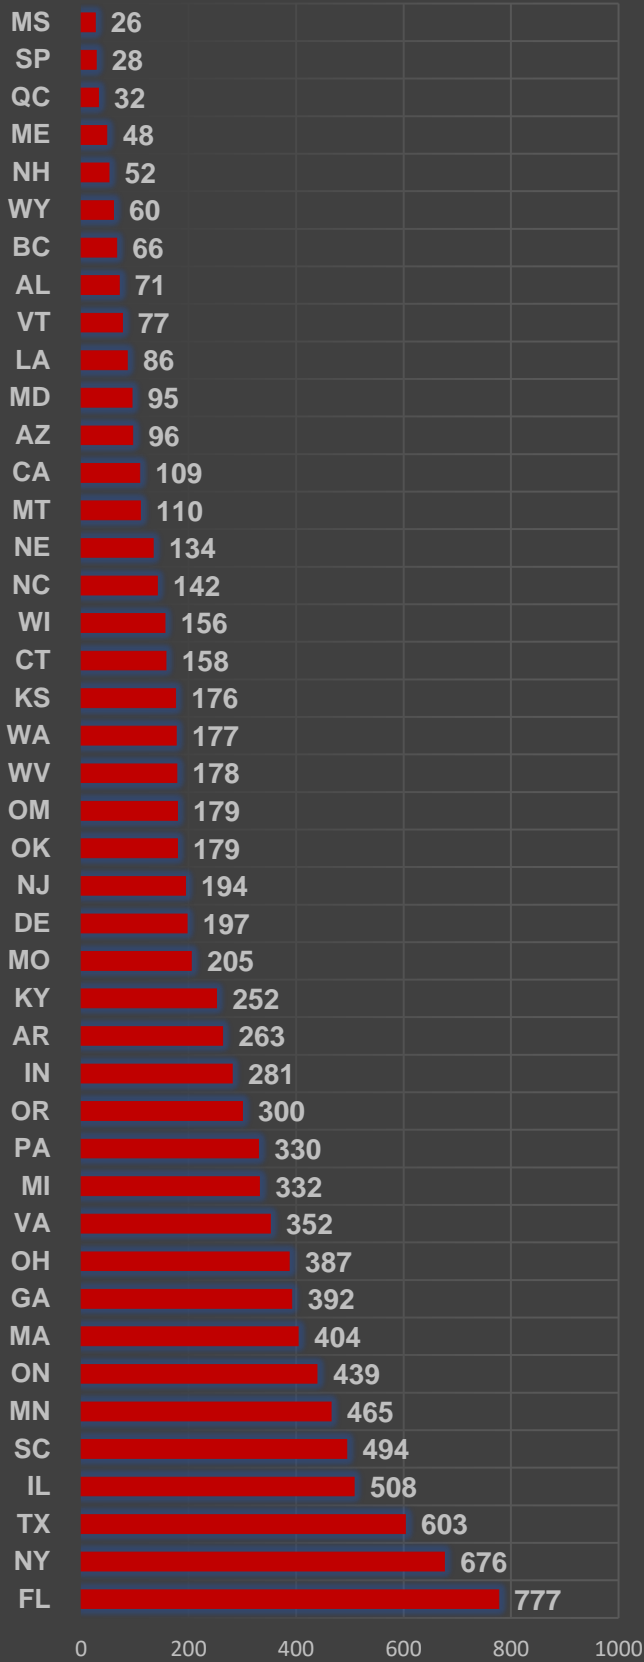

We have included numerous breakdowns by different categories in our annual report, plus a complete breakdown by In-State Contacts and Out-Of-State Contacts.

We hope all participants had fun and made plenty of contacts. Check out the breakdowns below. This year we have a variety of methods for reporting. We have something for those that like numbers, and something for those that like graphs.

CW	18,460
PH	12,741
RTTY	20
Total	31,221

Scroll through the reports below to see breakdowns and results in all categories.

QSOs by State

Our first new graph is a Tree Map for QSOs by State (less Tennessee). The larger the square, the more contacts from that state. Florida made a great showing, followed by New York and Texas.

QSOs by Tennessee County

Our next new graph is another Tree Map of QSOs by Tennessee Counties. The larger the square, the higher the number of contacts from that county. Hamilton County leads the pack, followed by Davidson and Robertson.

And we have the numbers breakdowns by State and TN Counties

Total QSO by State

Total QSO By TN County

Total Scores By Mode, Power, & Category - Tennessee Stations

Here is the list of all Calls within Tennessee sorted by final score. K4TCG, our Club Call, leads all Tennessee scores. AD4EB is next.