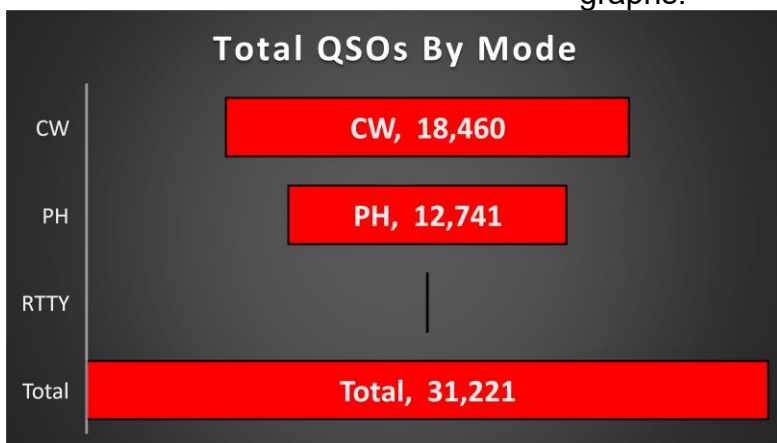

TENNESSEE CONTEST GROUP CELEBRATING 30 YEARS

Results from the TN QSO PARTY from September 2023

TCG is happy to announce the results of the 2023 TN QSO Party.

Band	Total QSOs
6	1
2	20
10	112
15	558
20	9,722
40	16,136
80	1
80	4,516
160	155
Grand	31,221

The total number of submitted QSOs was similar to last year. With fair propagation, we met our annual requirement, which is to have fun!

There was a total of 31,221 contacts from all participants, with CW QSOs leading the contacts this year with 18,460. Phone contacts were close behind with 12,741. There were a small number of RTTY QSOs this year of 20.

We have included numerous breakdowns by different categories in our annual report, plus a complete breakdown by In-State Contacts and Out-Of-State Contacts.

We hope all participants had fun and made plenty of contacts. Check out the breakdowns below. This year we have a variety of methods for reporting. We have something for those that like numbers, and something for those that like graphs.