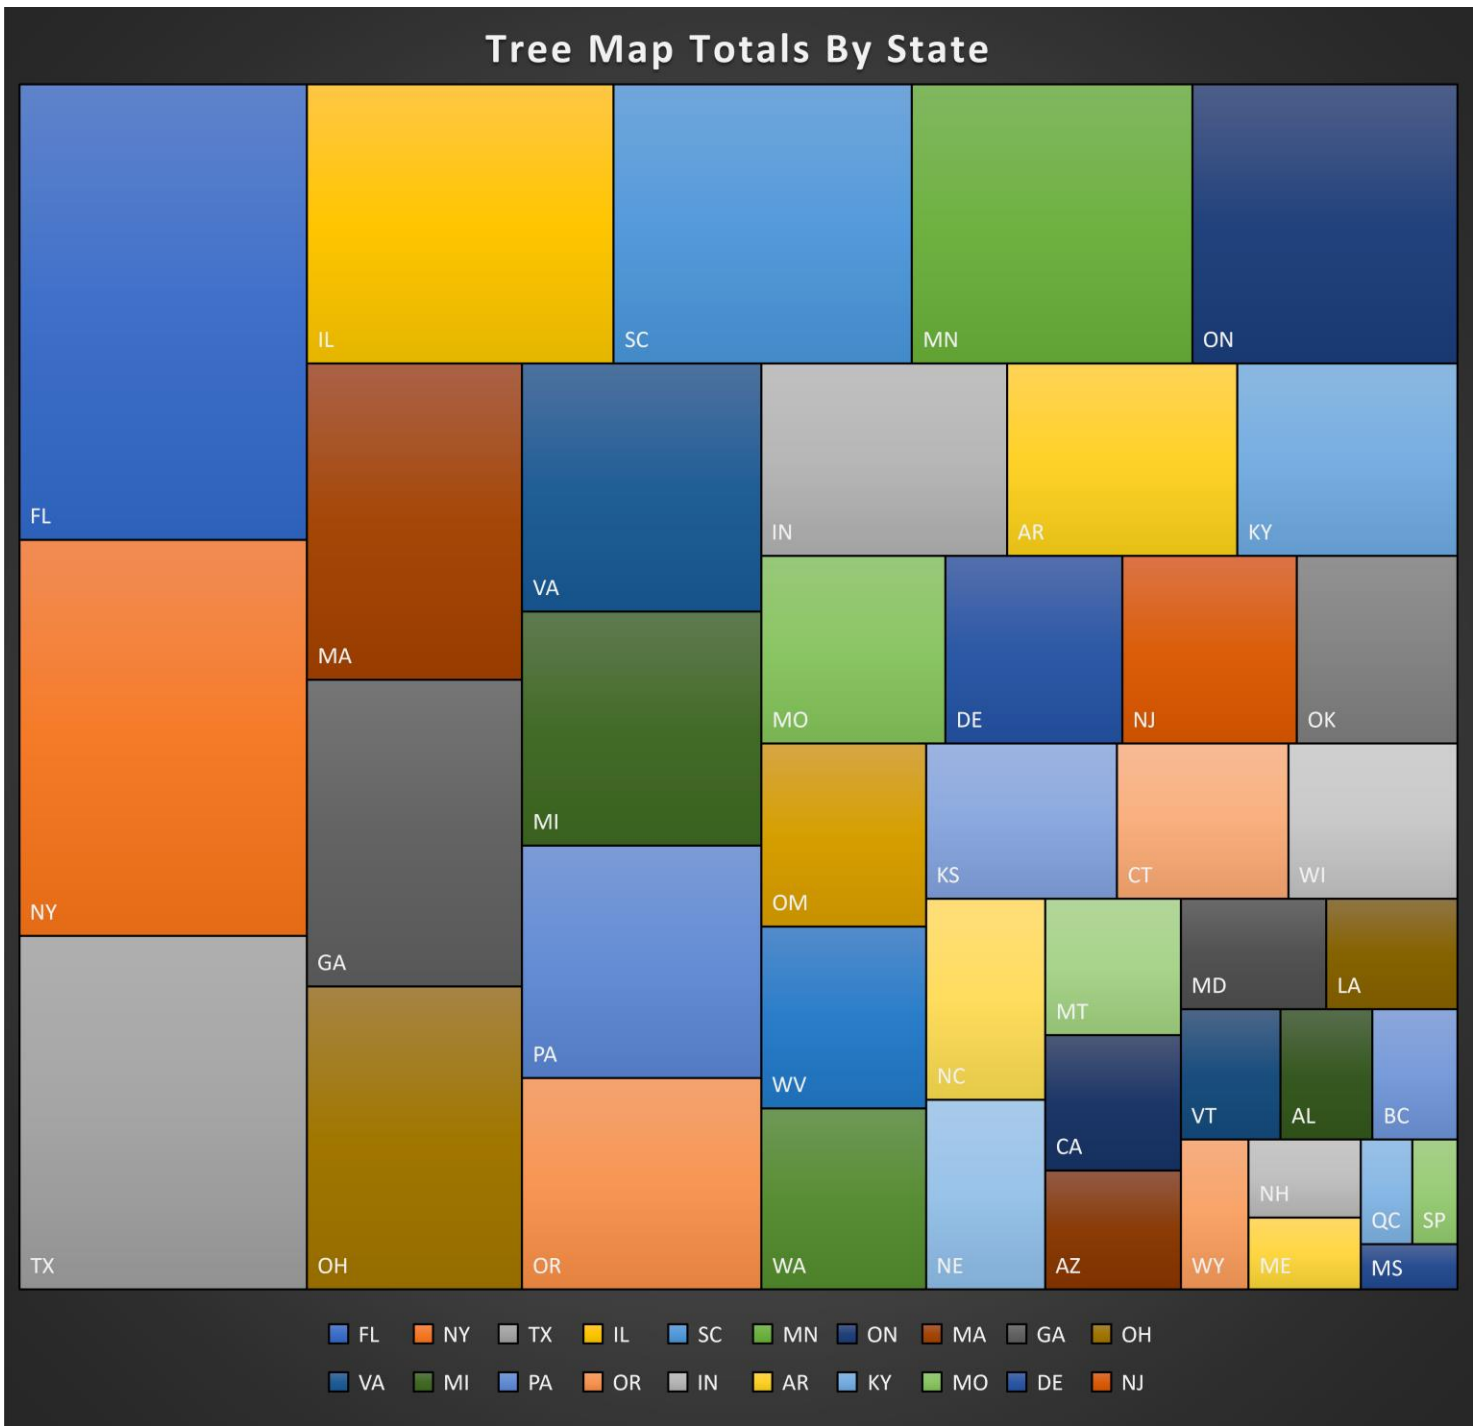

We have included numerous breakdowns by different categories in our annual report, plus a complete breakdown by In-State Contacts and Out-Of-State Contacts.

We hope all participants had fun and made plenty of contacts. Check out the breakdowns below. This year we have a variety of methods for reporting. We have something for those that like numbers, and something for those that like graphs.

CW	18,460
PH	12,741
RTTY	20
Total	31,221

Scroll through the reports below to see breakdowns and results in all categories.

QSOs by State

Our first new graph is a Tree Map for QSOs by State (less Tennessee). The larger the square, the more contacts from that state. Florida made a great showing, followed by New York and Texas.

QSOs by Tennessee County

Our next new graph is another Tree Map of QSOs by Tennessee Counties. The larger the square, the higher the number of contacts from that county. Hamilton County leads the pack, followed by Davidson and Robertson.

And we have the numbers breakdowns by State and TN Counties

Total QSO by State

Total QSO By TN County

Total Scores By Mode, Power, & Category - Tennessee Stations

Here is the list of all Calls within Tennessee sorted by final score. K4TCG, our Club Call, leads all Tennessee scores. AD4EB is next.