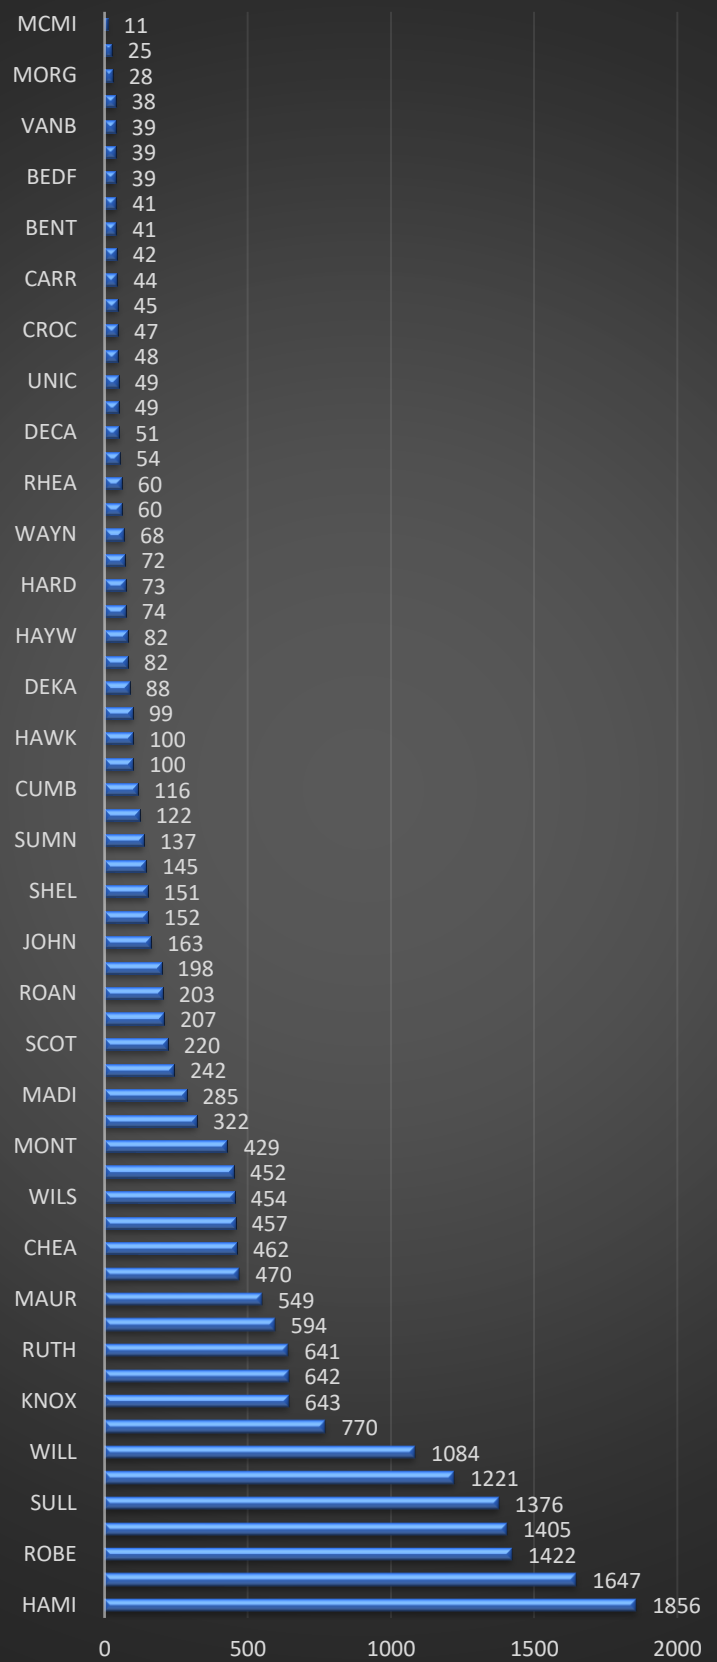

CW	18,460
PH	12,741
RTTY	20
Total	31,221

Scroll through the reports below to see breakdowns and results in all categories.

QSOs by State

Our first new graph is a Tree Map for QSOs by State (less Tennessee). The larger the square, the more contacts from that state. Florida made a great showing, followed by New York and Texas.

QSOs by Tennessee County

Our next new graph is another Tree Map of QSOs by Tennessee Counties. The larger the square, the higher the number of contacts from that county. Hamilton County leads the pack, followed by Davidson and Robertson.

And we have the numbers breakdowns by State and TN Counties

Total QSO by State

Total QSO By TN County

Total Scores By Mode, Power, & Category - Tennessee Stations

Here is the list of all Calls within Tennessee sorted by final score. K4TCG, our Club Call, leads all Tennessee scores. AD4EB is next.