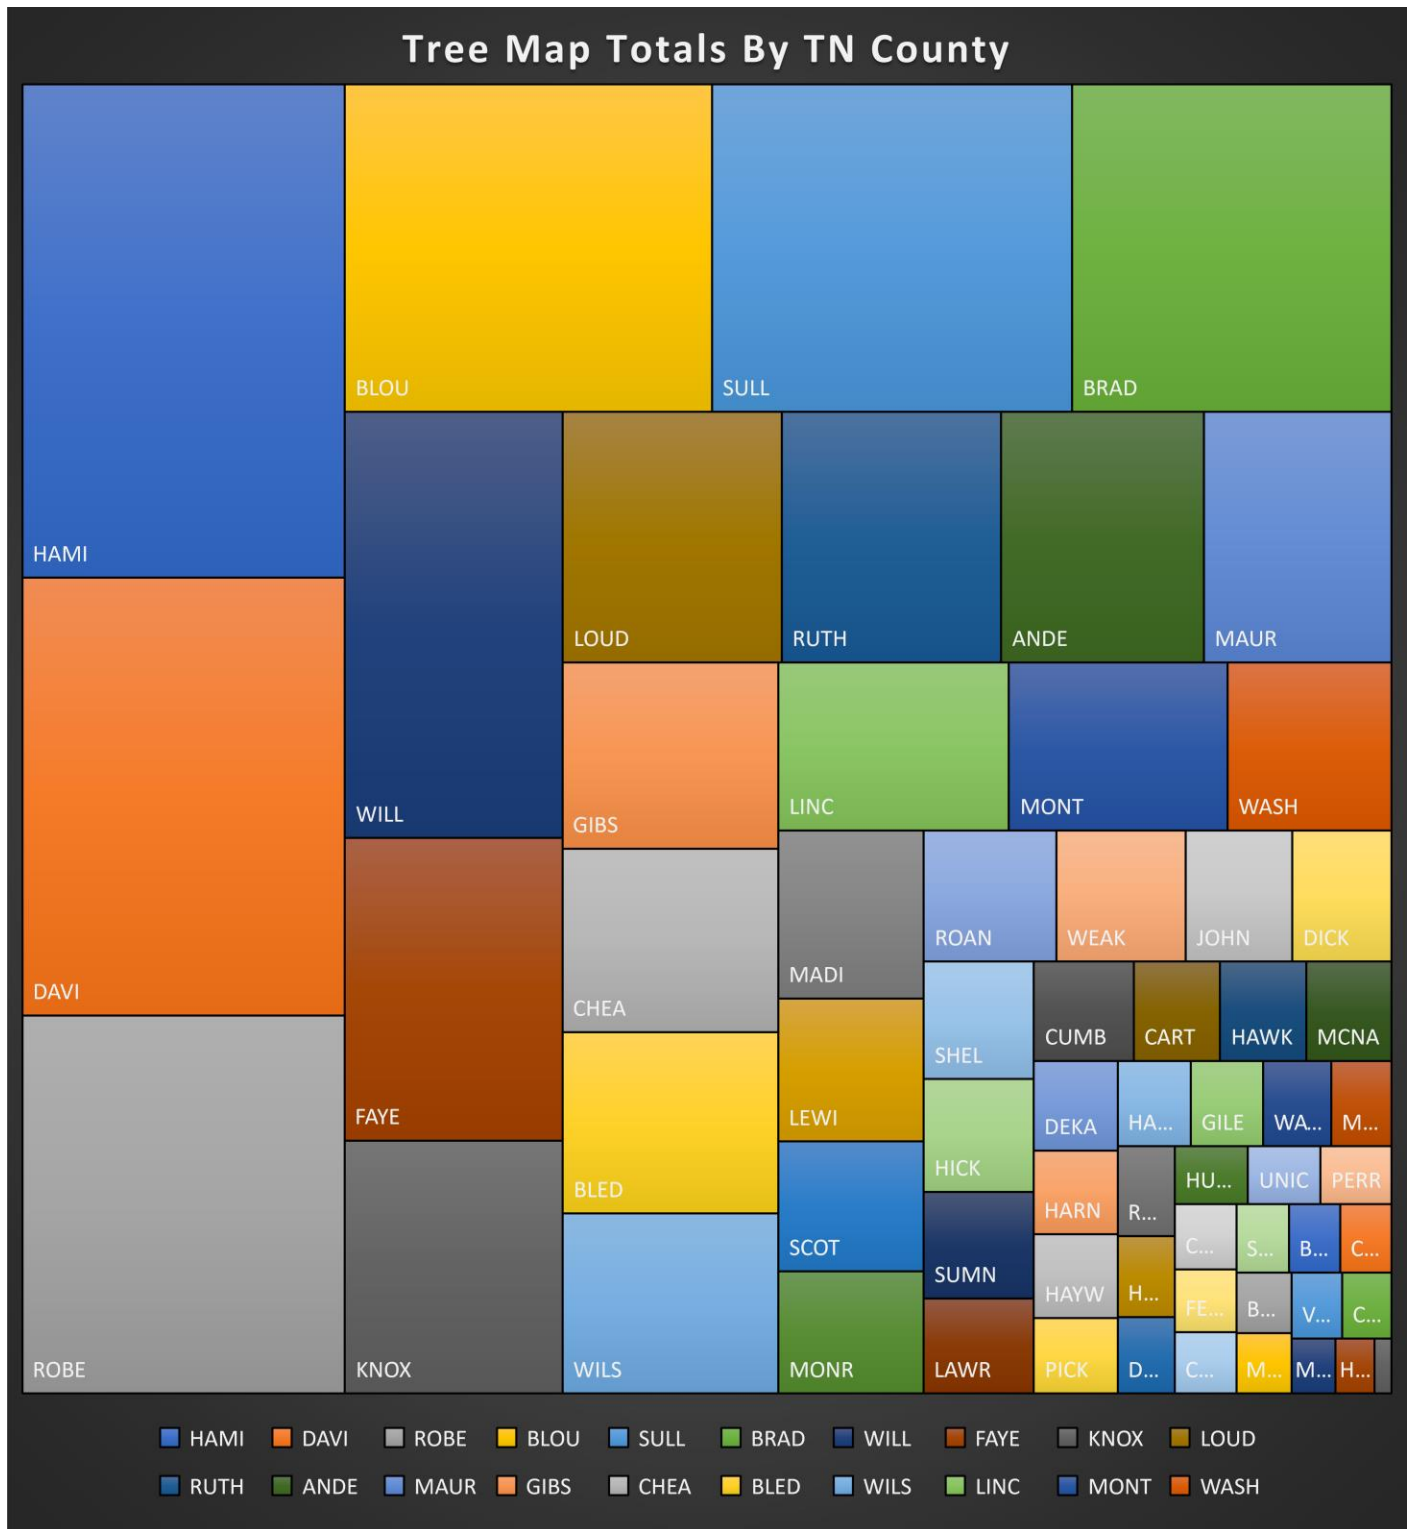

We have included numerous breakdowns by different categories in our annual report, plus a complete breakdown by In-State Contacts and Out-Of-State Contacts.

We hope all participants had fun and made plenty of contacts. Check out the breakdowns below. This year we have a variety of methods for reporting. We have something for those that like numbers, and something for those that like graphs.

CW	18,460
PH	12,741
RTTY	20
Total	31,221

Scroll through the reports below to see breakdowns and results in all categories.

QSOs by State

Our first new graph is a Tree Map for QSOs by State (less Tennessee). The larger the square, the more contacts from that state. Florida made a great showing, followed by New York and Texas.

And we have the numbers breakdowns by State and TN Counties

Total QSO by State

Total QSO By TN County

Total Scores By Mode, Power, & Category - Tennessee Stations

Here is the list of all Calls within Tennessee sorted by final score. K4TCG, our Club Call, leads all Tennessee scores. AD4EB is next.